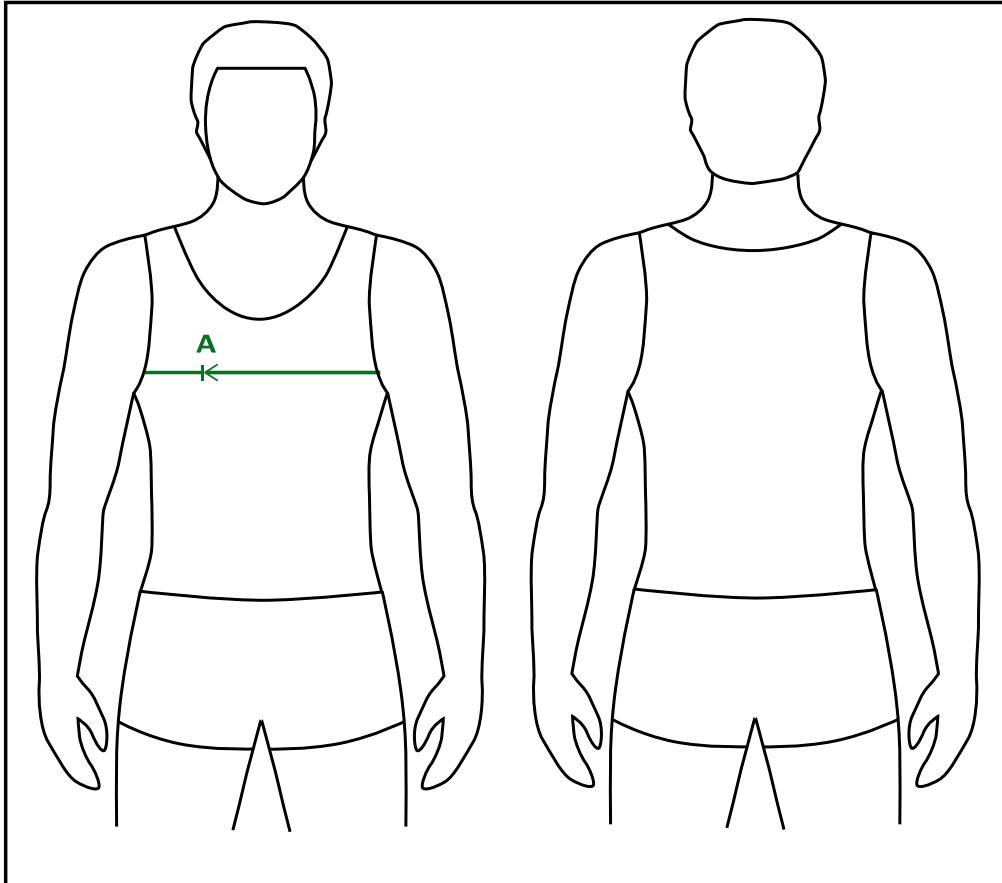

HOUSE SHIRTS - Unisex

	SIZE	5-6	7-8	9-10	2XS	XS	S
A	TO FIT CHEST CIRCUMFERENCE	65	69	73	82	87	92

	SIZE	M	L	XL	2XL	3XL	4XL
A	TO FIT CHEST CIRCUMFERENCE	97	102	107	112	117	122