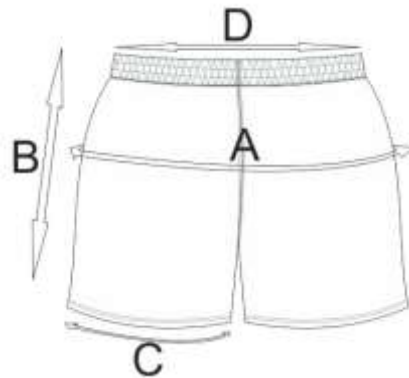

MSG UNIFORM: Men's Basketball Shorts

Note: Take a garment that you own that you are comfortable with the fit of and measure the dimensions of it when it is laid out flat.

	SIZE	20	22	24	26	28	30
A	HIP	83	87.6	92	96.5	101.6	106
B	SHORTS LENGTH	44.5	46.5	49	51	53	55
C	TROUSER LEGS	54	56	58.5	61	63	65.5
D	WAIST	42	46	50	54	58	62

	SIZE	32	34	36	38
A	HIP	110.5	116.5	118	123
B	SHORTS LENGTH	57	59	60.5	62
C	TROUSER LEGS	68	70	72	74
D	WAIST	66	70	74	78