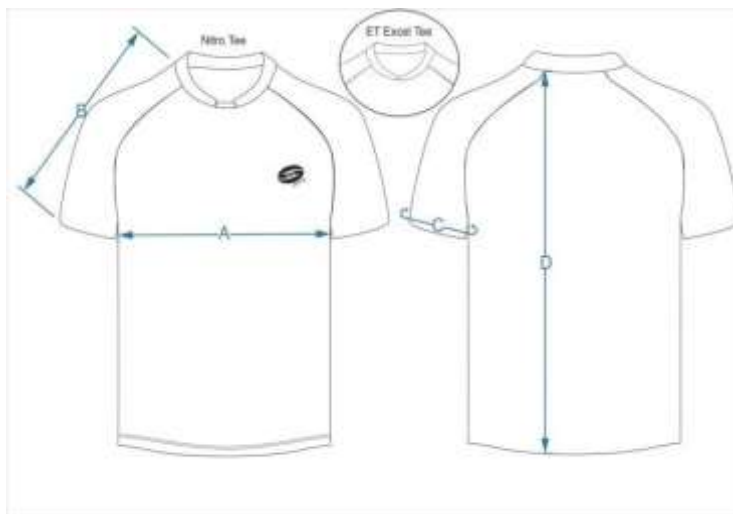

# MSG UNIFORM: Nitro Tee

## Ladies Volleyball

**Note:** Take a garment that you own that you are comfortable with the fit of and measure the dimensions of it when it is laid out flat.

**½ Chest Measurement:** Taken from armpit to armpit.

	SIZE	4	6	8	10	12	14
A	HALF CHEST CIRCUMFERENCE	41.5	43.5	45.5	48	52	54
B	SLEEVE LENGTH	22.5	25	25.5	27	29.5	30
C	CUFF	27	28	29	30	31	32
D	CLOTHES LENGTH	55.5	57.5	59.5	61	63	65.5

	SIZE	16	18	20	22	24
A	HALF CHEST CIRCUMFERENCE	55	58.5	61.5	65.5	71
B	SLEEVE LENGTH	33	33.5	35	38.5	42
C	CUFF	33	34	36	38	42
D	CLOTHES LENGTH	68.5	69.5	70.5	72	73.5