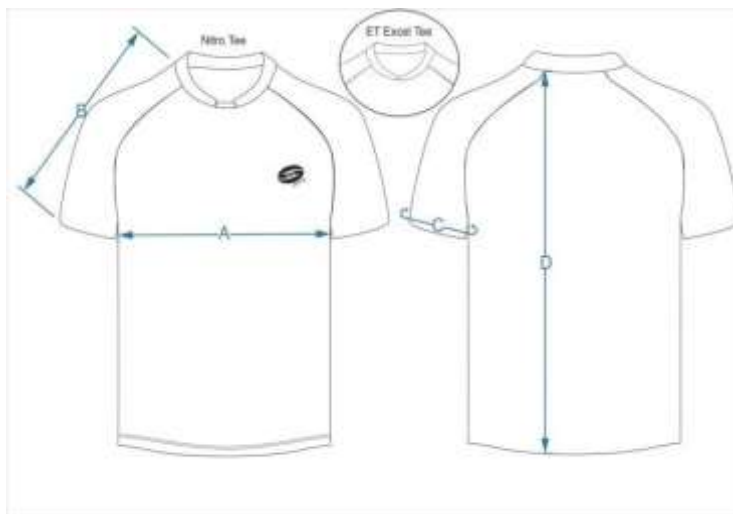

# MSG UNIFORM: Nitro Tee

## Men's Volleyball

**Note:** Take a garment that you own that you are comfortable with the fit of and measure the dimensions of it when it is laid out flat.

**½ Chest Measurement:** Taken from armpit to armpit.

	SIZE	XS	S	M	L	XL	2XL
A	HALF CHEST CIRCUMFERENCE	50.5	53	55.5	58	60.5	63
B	SLEEVE LENGTH	35	35.5	36.5	37.5	38	39
C	CUFF	33	35	37	39	40.5	42.5
D	CLOTHES LENGTH	70.5	72	74	75.5	77	78

	SIZE	3XL	4XL	5XL	6XL
A	HALF CHEST CIRCUMFERENCE	65.5	67.5	69.5	72
B	SLEEVE LENGTH	40	40.5	41.5	42.5
C	CUFF	44.5	46	48	48.5
D	CLOTHES LENGTH	79.5	80.5	82.5	83.5