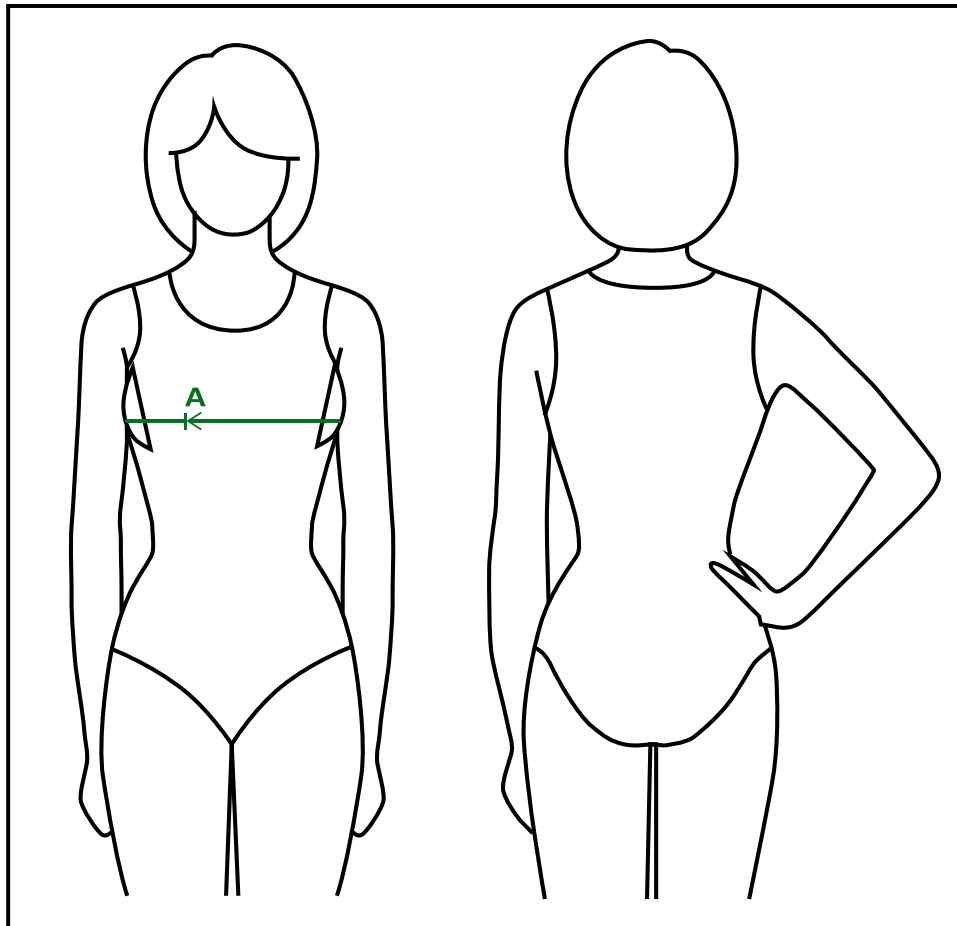

STAFF POLO Shirt (Ladies)

Note: To fit this garment you are using your body measurements.

A	SIZE	XS	S	M	L	XL	2XL
	TO FIT CHEST CIRCUMFERENCE	85	90	95	100	105	110

A	SIZE	3XL	4XL	5XL	6XL	7XL	8XL
	TO FIT CHEST CIRCUMFERENCE	115	120	125	130	135	140