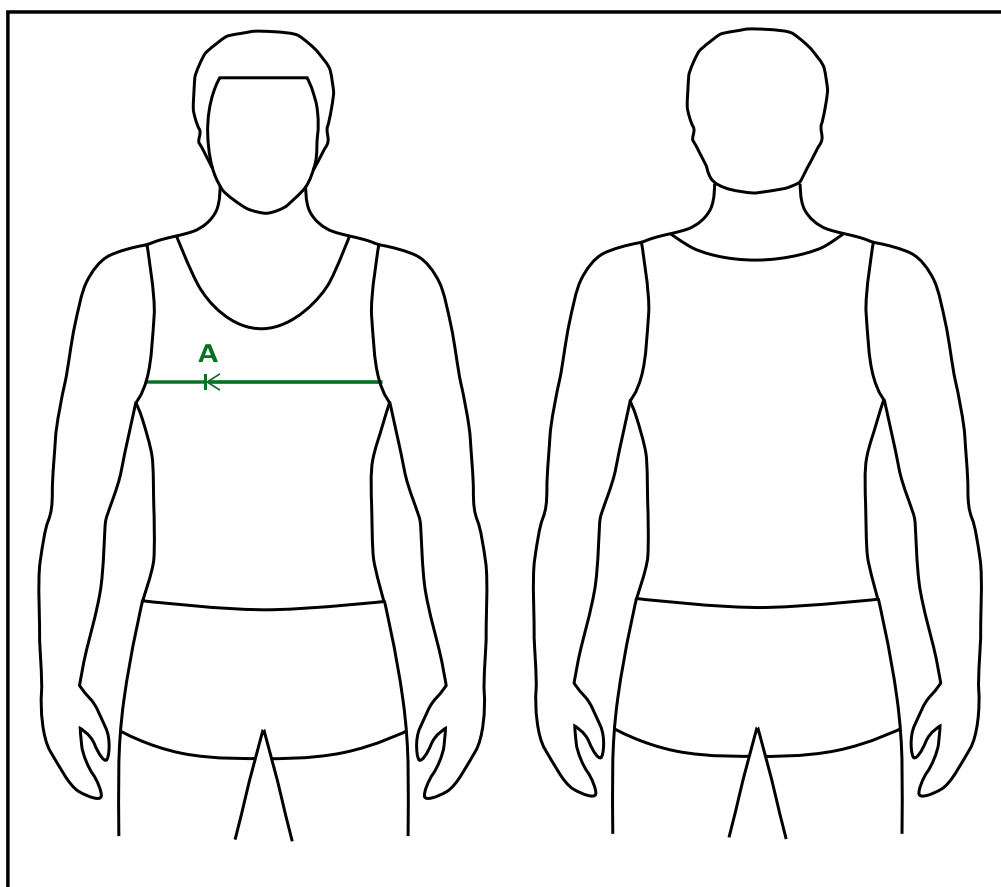

## STAFF POLO Shirt (Unisex)

**Note:** To fit this garment you are using your body measurements.

	SIZE	6	8	10	12	14	16	2XS	XS
A	TO FIT CHEST CIRCUMFERENCE	65	69	73	77	81	85	82	87

	SIZE	S	M	L	XL	2XL	3XL	4XL
A	TO FIT CHEST CIRCUMFERENCE	92	97	102	107	112	117	122